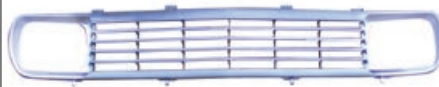

210-24548  
CORNER LAMP

**HLL02-2803**

049016&0490  
LIGHT CASE

**HLL02-2804**

**HLL02-2805**

GRILLE

**HLL02-2806**

GRILLE