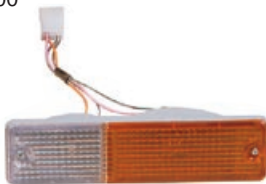

HLL02-1007

215-1605-0
FRONT LAMP
R 26120-02W00
L 26125-02W00