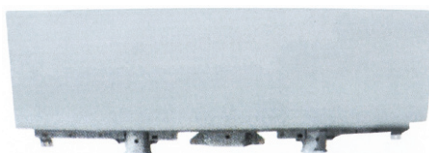

HLLX-TRAIL `01-`03

REPLACEMENT FOR LE  
HLLNPR 700P

**HLL04-1901**  
HEAD LAMP

**HLL04-1902**  
CORNER LAMP

**HLL04-1903**  
FRONT BUMPER

**HLL04-1904**  
FRONT GRILLE

**HLL04-1905**  
FACE PLATE

**HLL04-1906**  
FOG LAMP